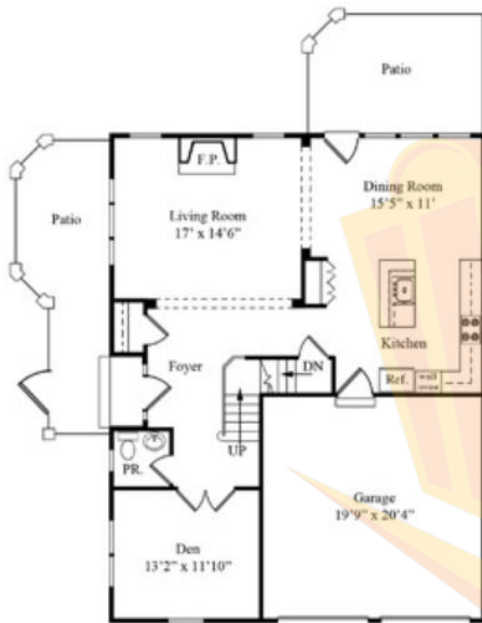

Carriage Gate at Little Silver

<https://NJ.Condos>

The Brougham

2960 sq. ft.
Plus basement

Landau Croydon Croydon **Brougham**

First Floor

Second Floor

Opt. 3 Bedroom

<https://NJ.Condos>

The Landau

2513 sq. ft.
Plus basement

Landau Croydon Croydon Brougham

First Floor

Second Floor

3 Bedroom

<https://NJ.Condos>