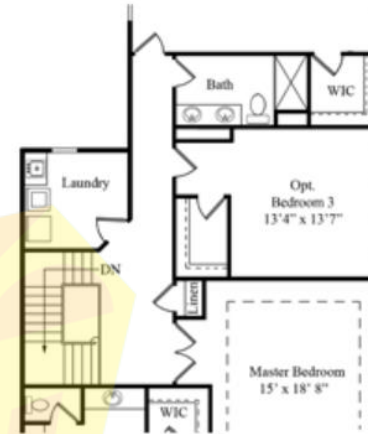

Carriage Gate at Little Silver

<https://NJ.Condos>

The Brougham

2960 sq. ft.
Plus basement

Landau Croydon Croydon **Brougham**

First Floor

Second Floor

Opt. 3 Bedroom

<https://NJ.Condos>

The Landau

2513 sq. ft.
Plus basement

Landau Croydon Croydon Brougham

First Floor

Second Floor

3 Bedroom

<https://NJ.Condos>