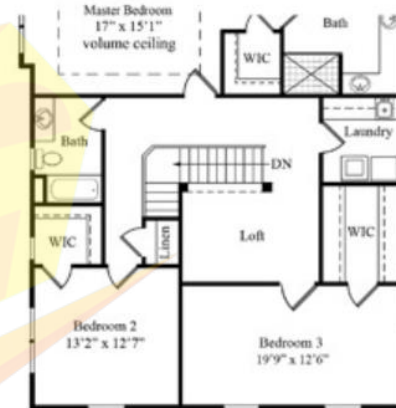

Carriage Gate at Little Silver

<https://NJ.Condos>

The Brougham

2960 sq. ft.
Plus basement

Landau Croydon Croydon **Brougham**

First Floor

Second Floor

Opt. 3 Bedroom

<https://NJ.Condos>

The Landau

2513 sq. ft.
Plus basement

Landau Croydon Croydon Brougham

First Floor

Second Floor

3 Bedroom

<https://NJ.Condos>