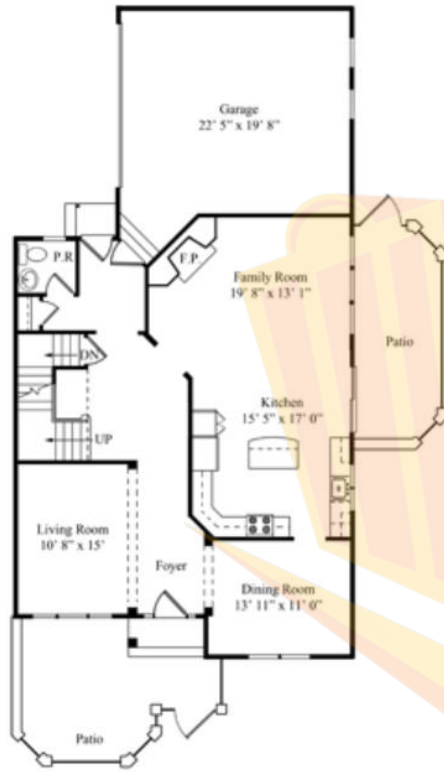

Carriage Gate at Little Silver

<https://NJ.Condos>

The Brougham

2960 sq. ft.
Plus basement

Landau Croydon Croydon **Brougham**

First Floor

Second Floor

Opt. 3 Bedroom

<https://NJ.Condos>

The Landau

2513 sq. ft.
Plus basement

Landau Croydon Croydon Brougham

First Floor

Second Floor

3 Bedroom

<https://NJ.Condos>