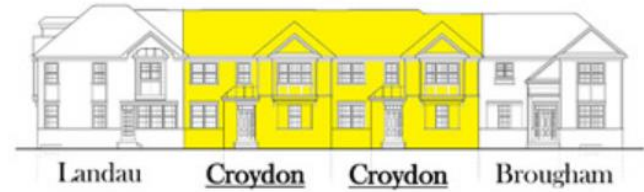

The Croydon