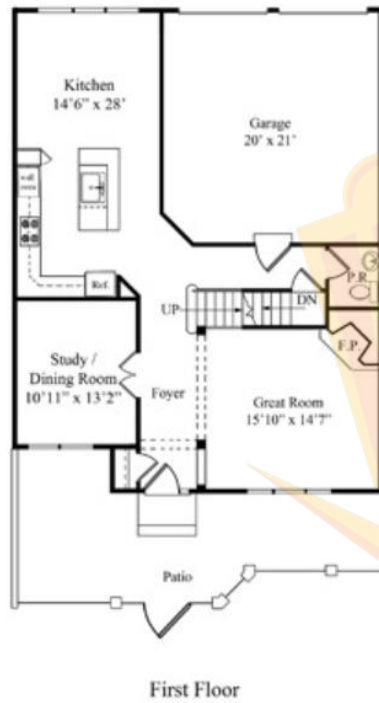

The Croydon